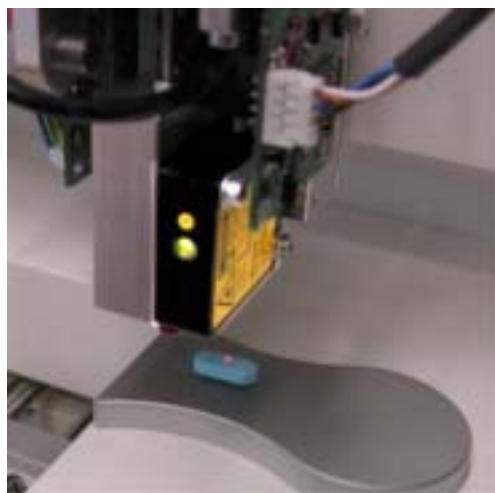

Ultra-Miniature Laser Displacement Sensor Solves Pharmaceutical Application

Brian Duval
Publicity & CorpCom

Product: OADM 12I6460
Laser Displacement Sensor

Market: Pharmaceutical

The Application:

The Baumer Electric OADM 12 is now being used with great success in a new automatic test unit designed for quality control of pills. This ultra-miniature laser displacement/distance sensor takes over several measuring and profiling functions. Until now the profiling and measurement of pill diameter and thickness was done manually by a dial gauge. Because it actually took contact measurements, softer pills were often damaged by this technology, especially as more and more "gel-cap" style tablets are produced.

With the OADM 12, both diameter and shape can be measured and monitored, for extremely high-precision quality control. In this application, the sensor is mounted directly into the measuring head, which is then passed over the stationary pill.

The sensor also reads a "code" imbedded into the pill presentation plate. The code consists of 4 holes of varying depth on the plate. Read as a specific analog signature, the holes allow the unit to read the type of pill being measured.

User Benefit:

The customer wanted to have a non-contact measuring sensor which could be mounted within the handling head. Previously, the customer ruled out laser measuring sensors due to their large size and often 2-component configuration. The small size of the OADM 12 (12x37x34 mm) and self-contained electronics eliminated this concern.